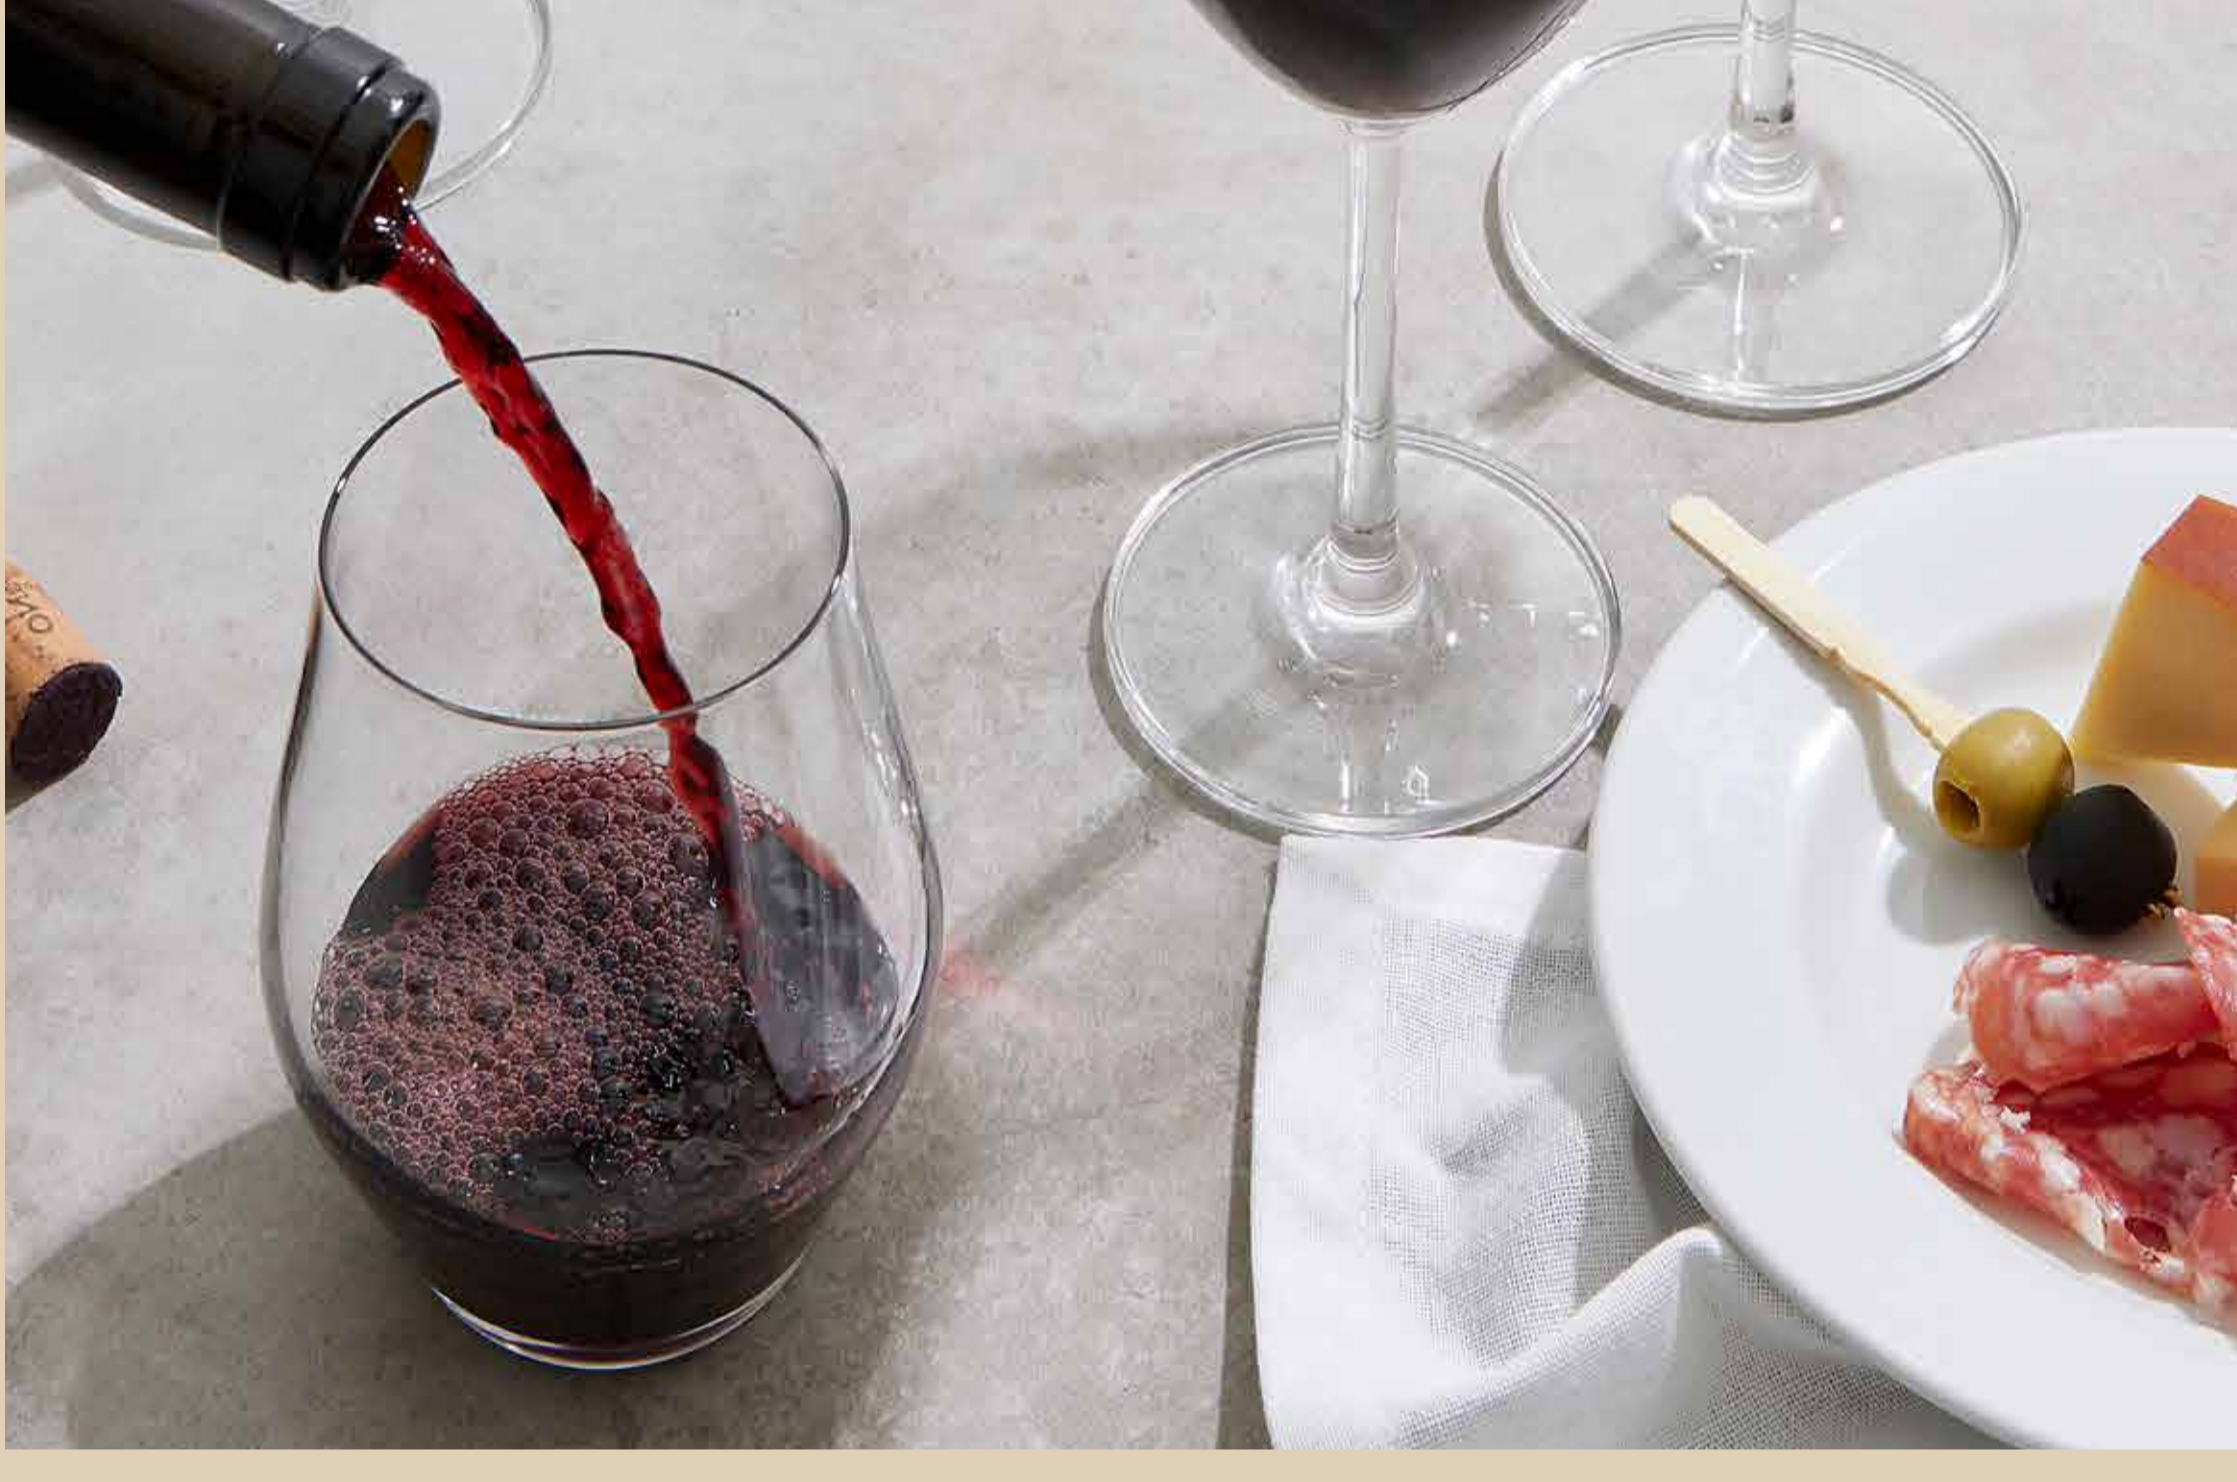

The best complement your dining ambience.

SANTÉ

Stemless wine glass

SANTÉ Stemless is a new extension of the Sante collection, perfect for casual wine service, refreshing iced coffee recipes, or inspiring creative cocktails.

THE NEW ESSENTIALS

Having 'Sante Stemless is more than a pleasure.

Why?

Timeless Modern Design

Glass is meticulously designed with a fine rim and thin base, ensuring luxurious mouth touch and feel.

Sensory Enhancement

The oversized bowl encourages aeration of wine for a better nose and the stemless design makes it an ideal traveling wine glass to enjoy anywhere.

Multi-functional Purpose

The special design is also suitable for a multitude of serving purposes, enhancing creativity and uniqueness of drinks.