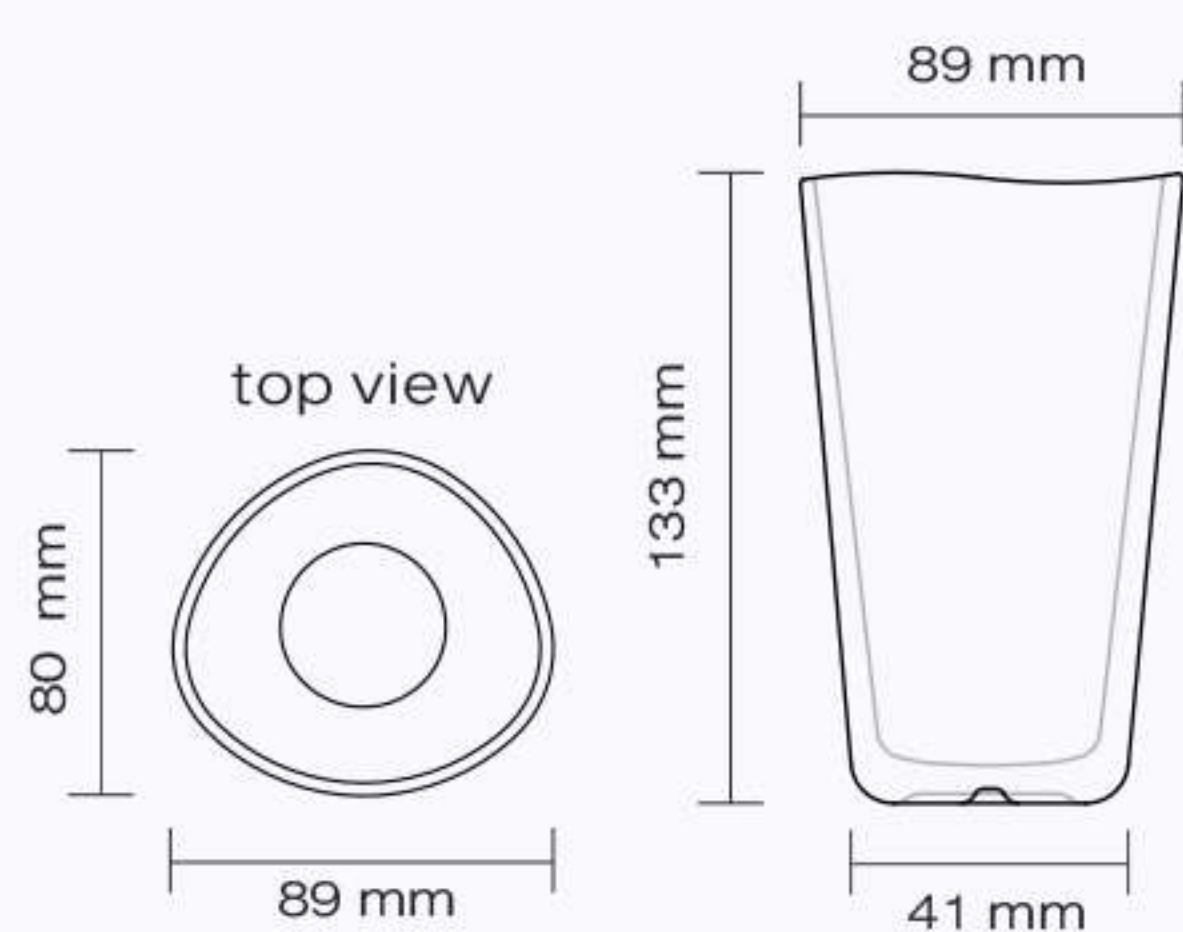

BRIO Hi Ball
13 oz (370 ml.)
2 pieces / set
480.-