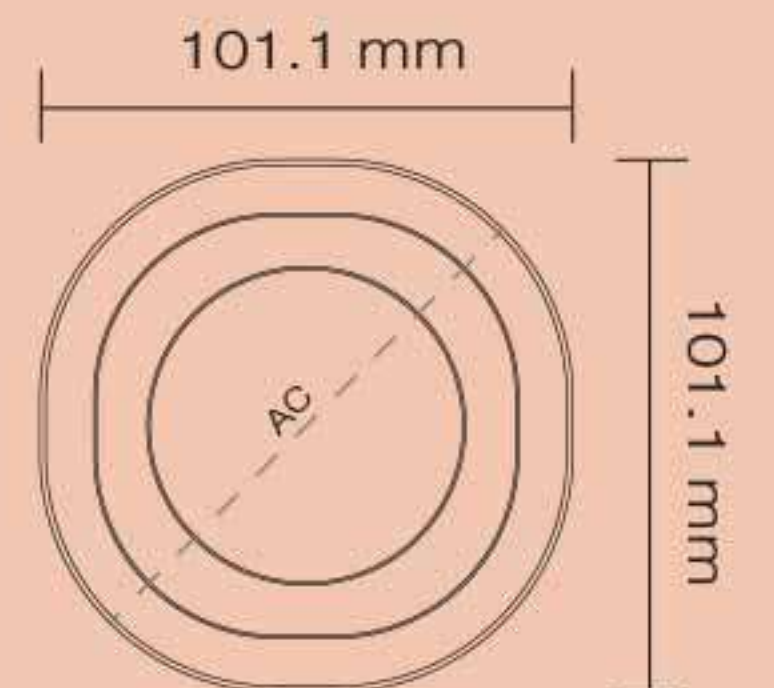

top view
300 / 600 ml.
Across corner
(AC) : 103.1 mm