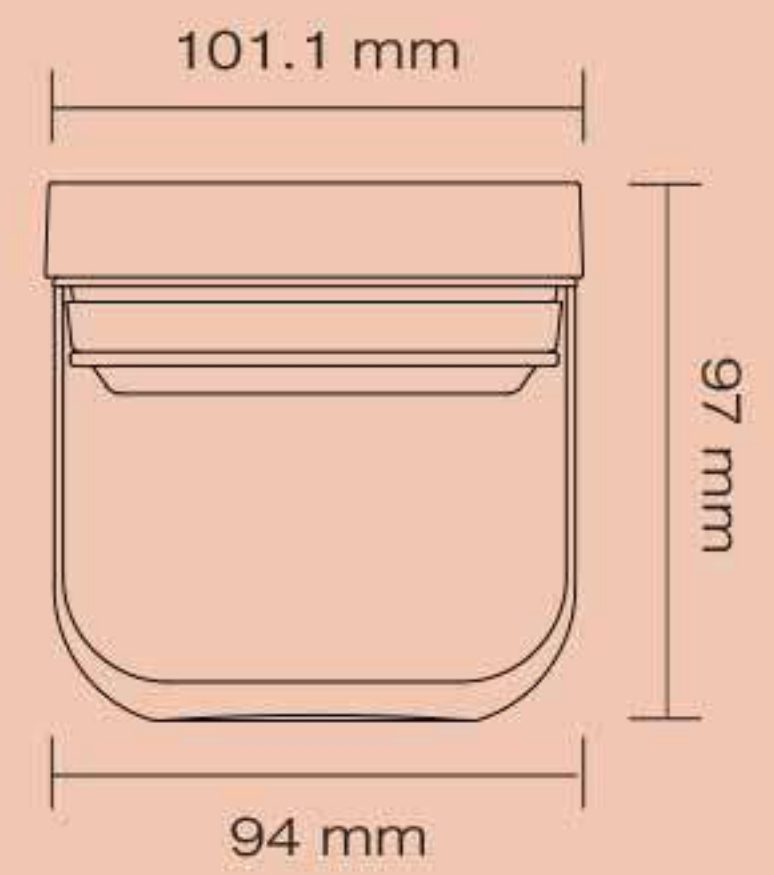

JUNI COLLECTION

ONE TOUCH
THAT'S ALL IT TAKES

● ● ● ●
JUNI
300ml.
250.-/piece

● ● ● ●
JUNI
600ml.
300.-/piece

top view
300 / 600 ml.
Across corner
(AC) : 103.1 mm

POSH®
Premium Line of Ocean

BENEFITS

easy one touch use / convenient to carry / stackable for space saving / preserve freshness