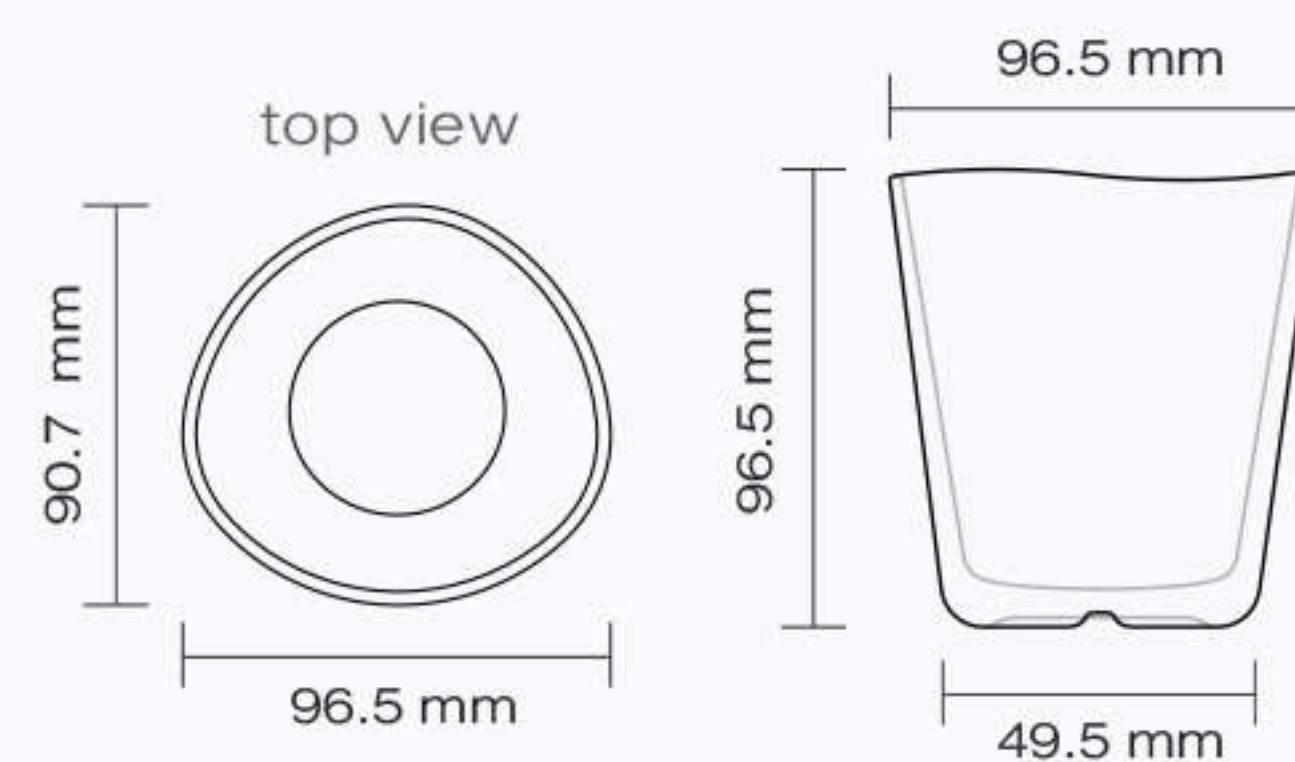

BRIO Double Rock
12 oz (345 ml.)
2 pieces / set
440.-