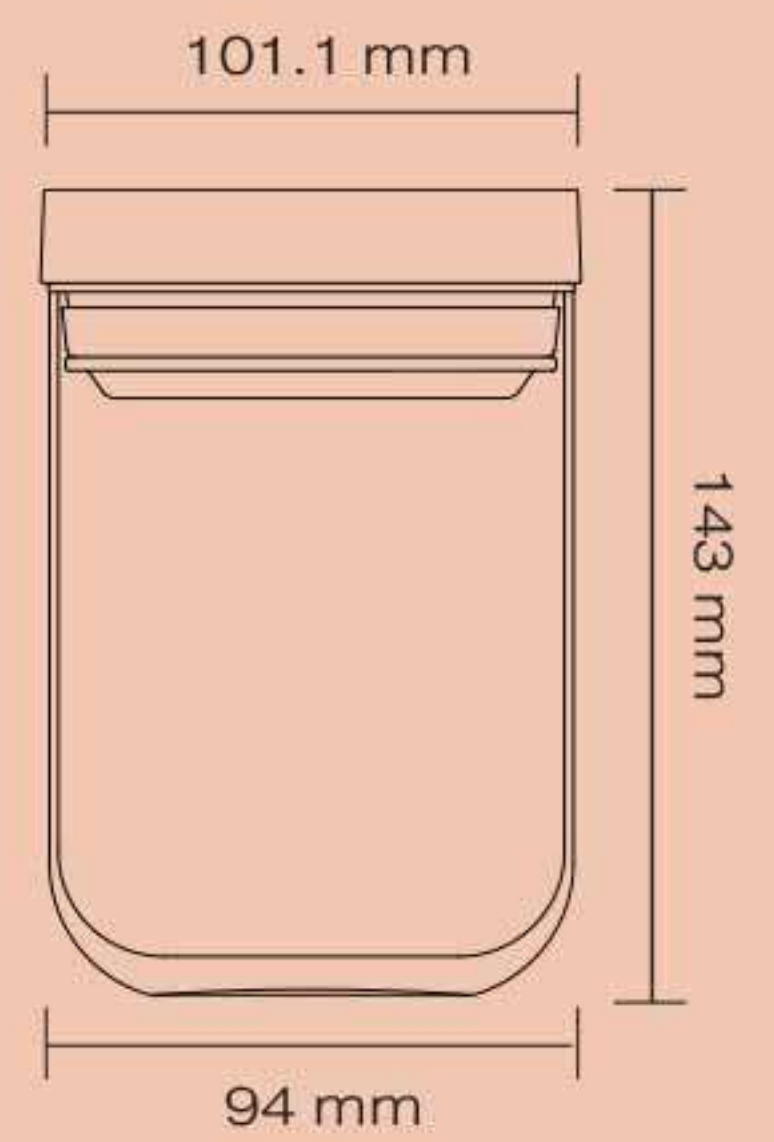

● ● ● ●
JUNI
600ml.
300.-/piece